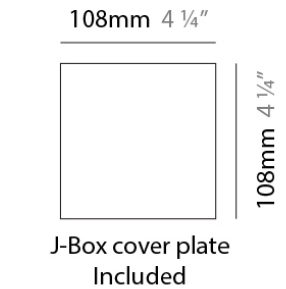

NEVA SURFACE

D93165

PROJECT	
TYPE	
NOTES	
QUANTITY	
DATE	

GENERAL

Series: Neva
Brand: Milan
Division: Design
Mounting Type: Surface
Mounting Location: Wall
Subcategory: Uplight

PHYSICAL

Shape: Rectangle
Length (mm): 128
Length (in): 5 1/16
Height (mm): 85
Height (in): 3 3/8
Extension (mm): 117
Extension (in): 4 5/8
Light Distribution: Direct / Indirect
Weight (kg): 1.4
Weight (lbs): 3
Fixture Finish: WHI
Fixture Material: Metal

ELECTRICAL

Lamp Type: LED
Max. Wattage Per Lamp (W): 10
Dimming: Non-Dimmable
Driver Included: Yes
Driver Location: Integrated
Driver Type: Constant Current
Driver Class: Class 2
Housing: ENCP3
Input Voltage (V): 120
Upon Request: Dimmable option available with remote driver upon request

LED

Number of LEDs: 1
Color Temperature (°K): 2700
Nominal Lumen (lm): 1010
CRI: >80 CRI

OPTICAL

Reflector°: 50

RATINGS AND CERTIFICATIONS

Certified By: CSA Certified to UL and CSA Standards
IP rating: IP20

128mm 5 1/16"

117mm 4 5/8"

85mm 3 3/8"